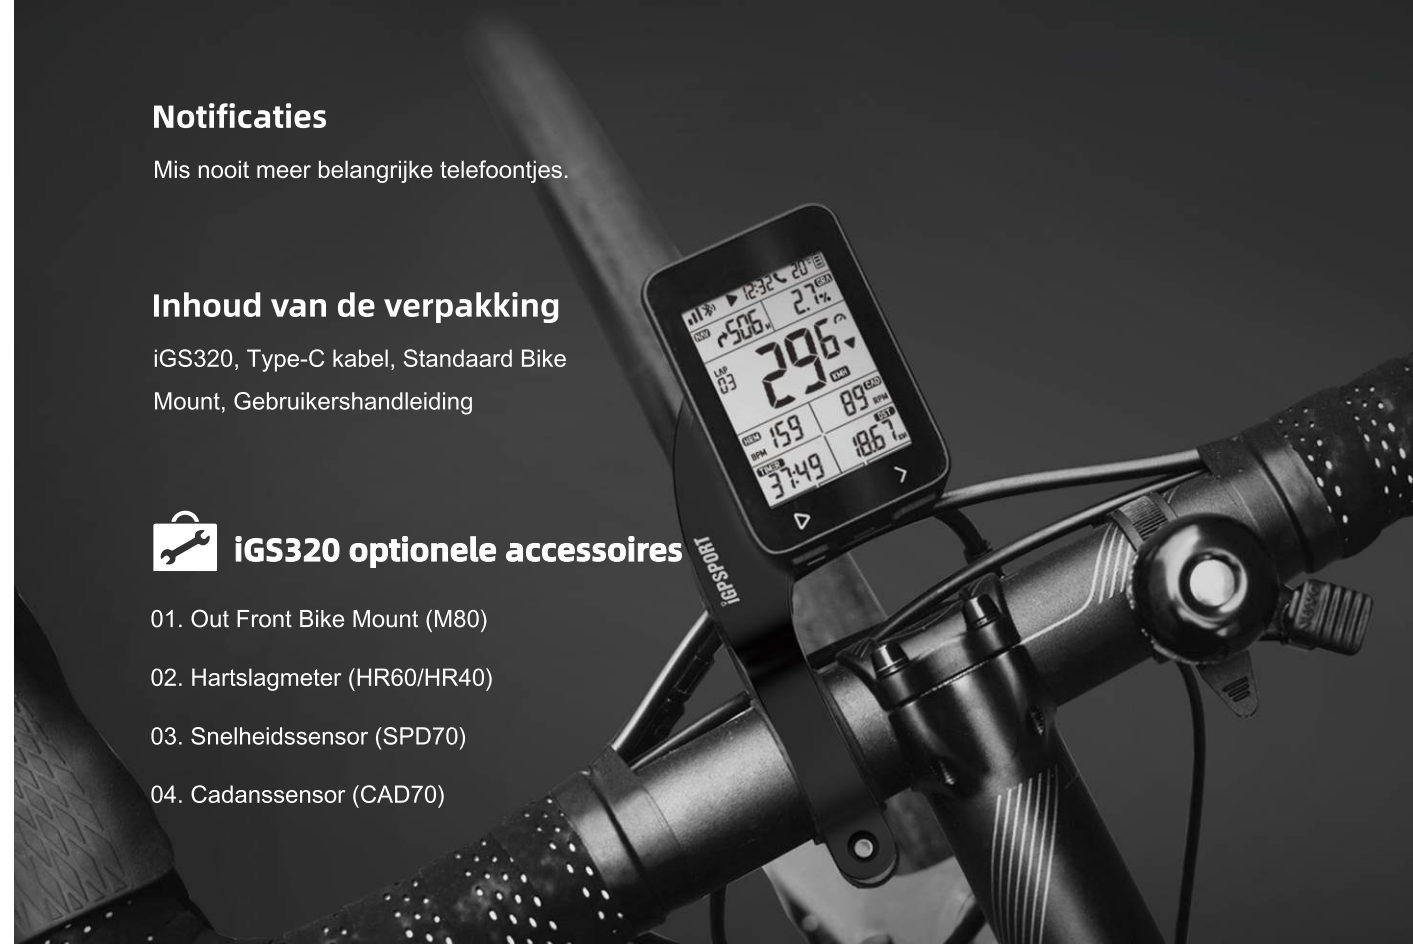

iGS130S GPS FIETSCOMPUTER

2.0 inch scherm, large front., GPS positionering

 GPS+BeiDou

 Auto Backlight

 BLE 5.0

 IPX7

Automatische tijdkalibratie

Functie-instelling via iGPSport APP