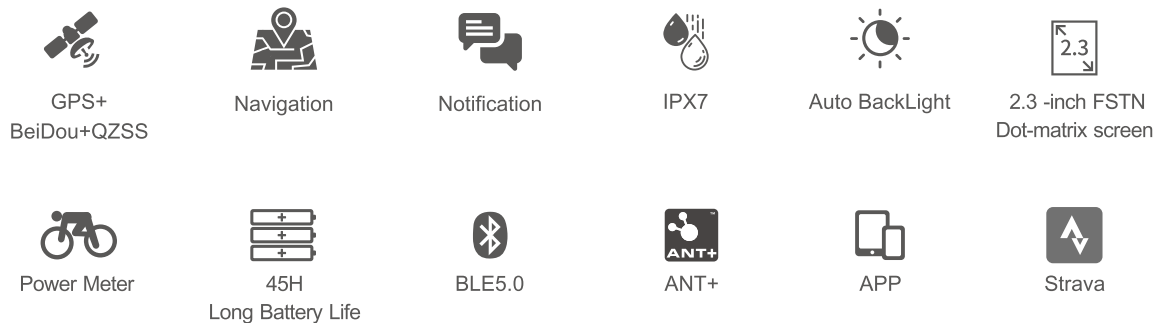

- 01. Out front bike mount (M80)
- 02. Heart Rate Monitor (HR60/HR40)
- 03. SPD/Cadence Sensor (SPD70/CAD70)
- 04. Power Meter
- 05. BH620 Silicone Case

iGS520 GPS CYCLING COMPUTER

iGS520

Big Screen/Long Battery Life/Thinner