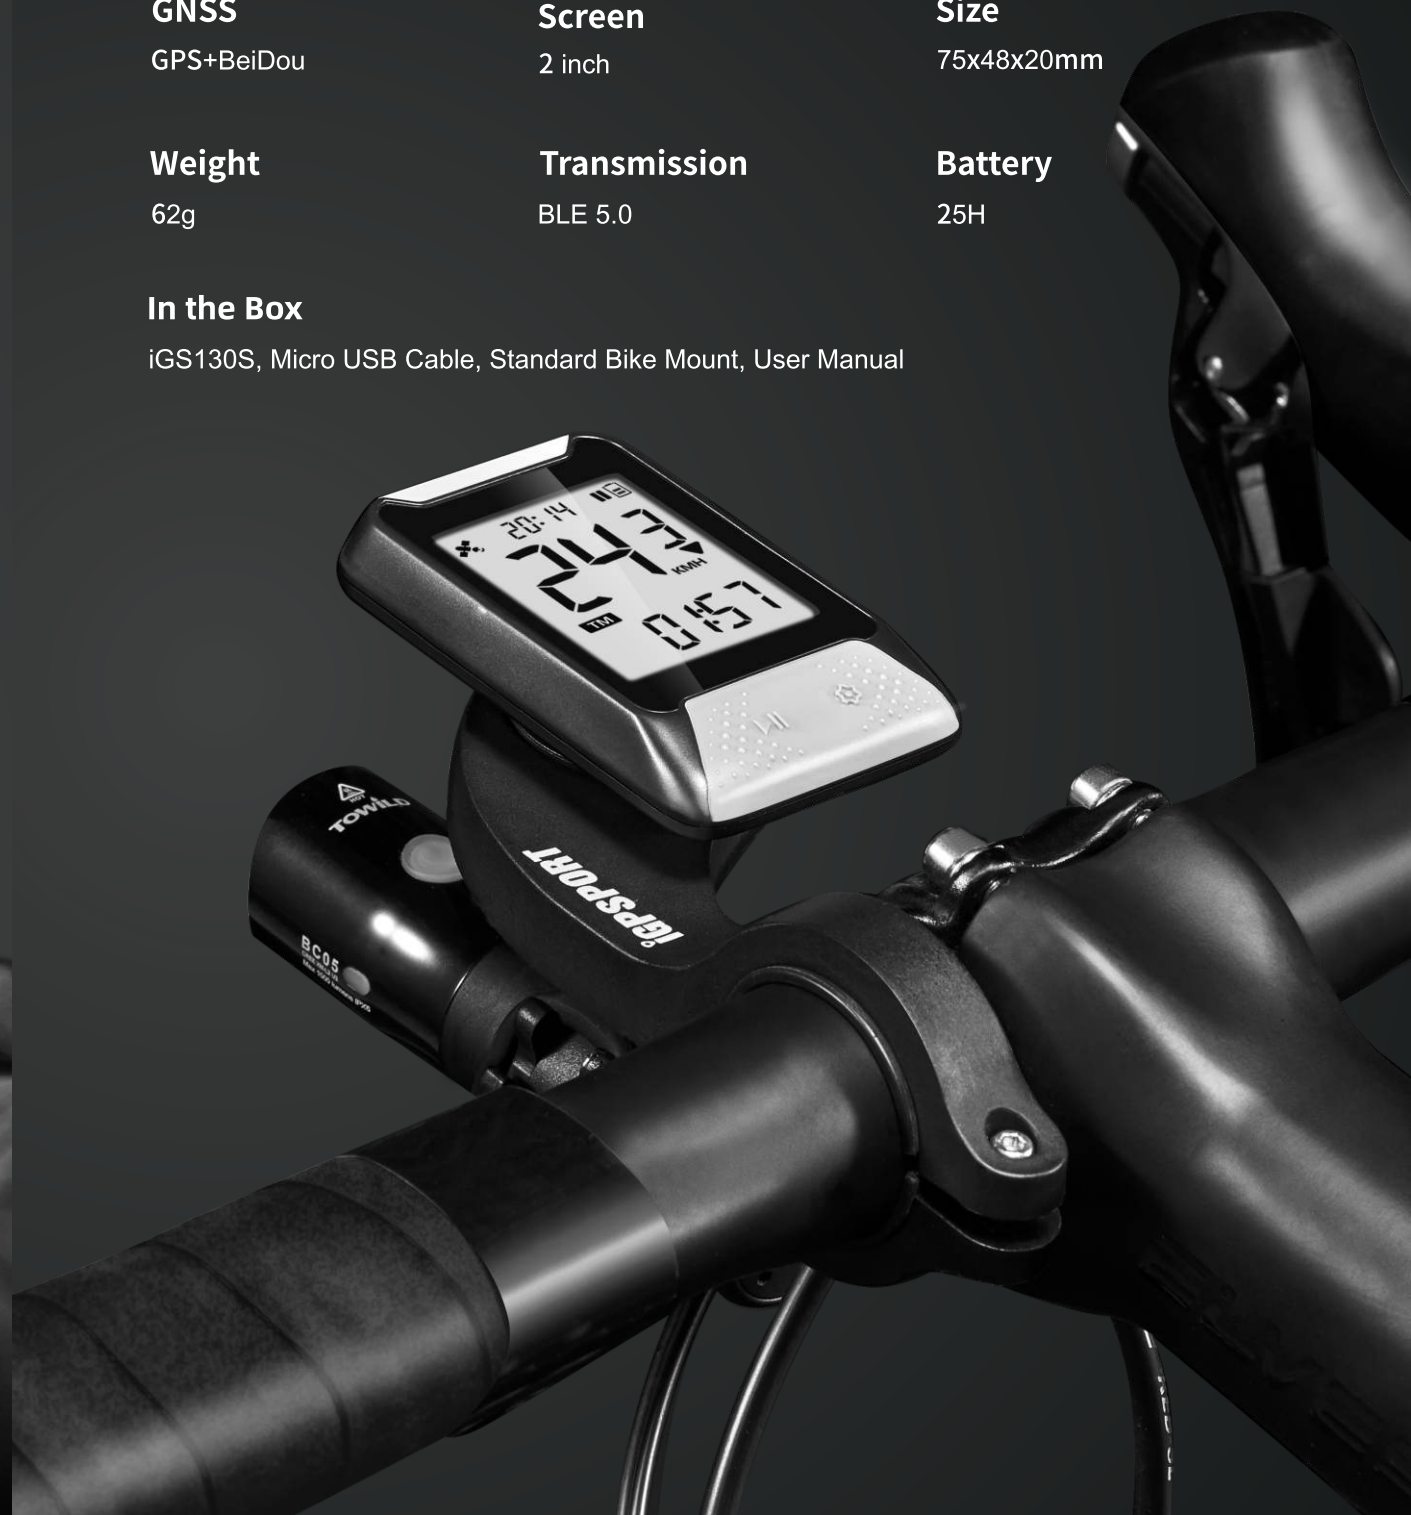

Cycling Freely And Easily

With high recognized color button, 7 cycling data, iGS130S match your daily cycling needs and be your essential cycling partner.

GNSS

GPS+BeiDou

Screen

2 inch

Size

75x48x20mm

Weight

62g

Transmission

BLE 5.0

Battery

25H

In the Box

iGS130S, Micro USB Cable, Standard Bike Mount, User Manual