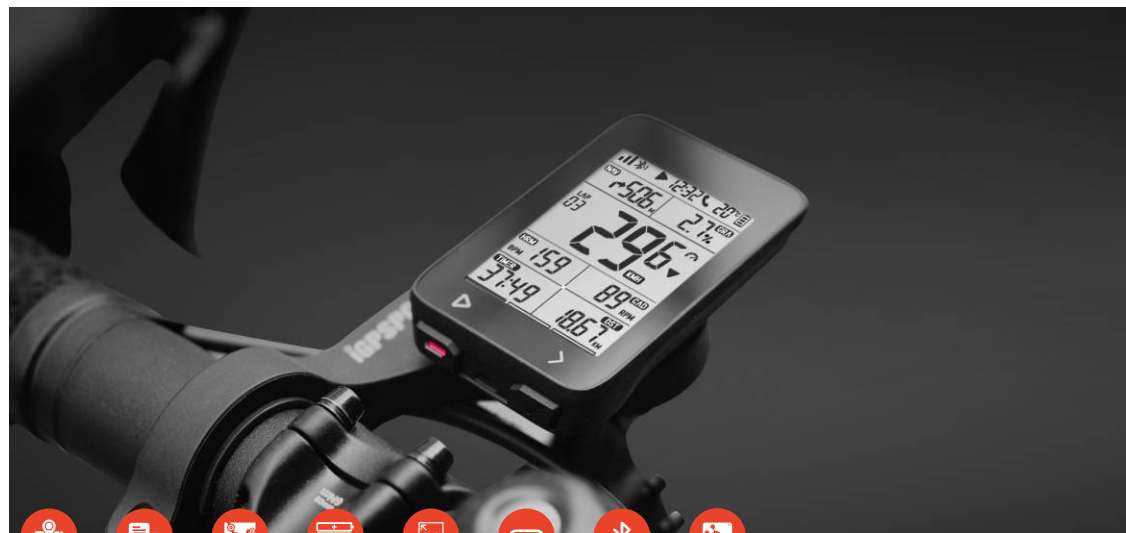

iGS320 GPS CYCLING COMPUTER

9 years' cultivation on cycling field, with the ultimate pursuit on performance, the careful polishing on product, here come out iGS320, the optimizations are obvious in each data and icon.