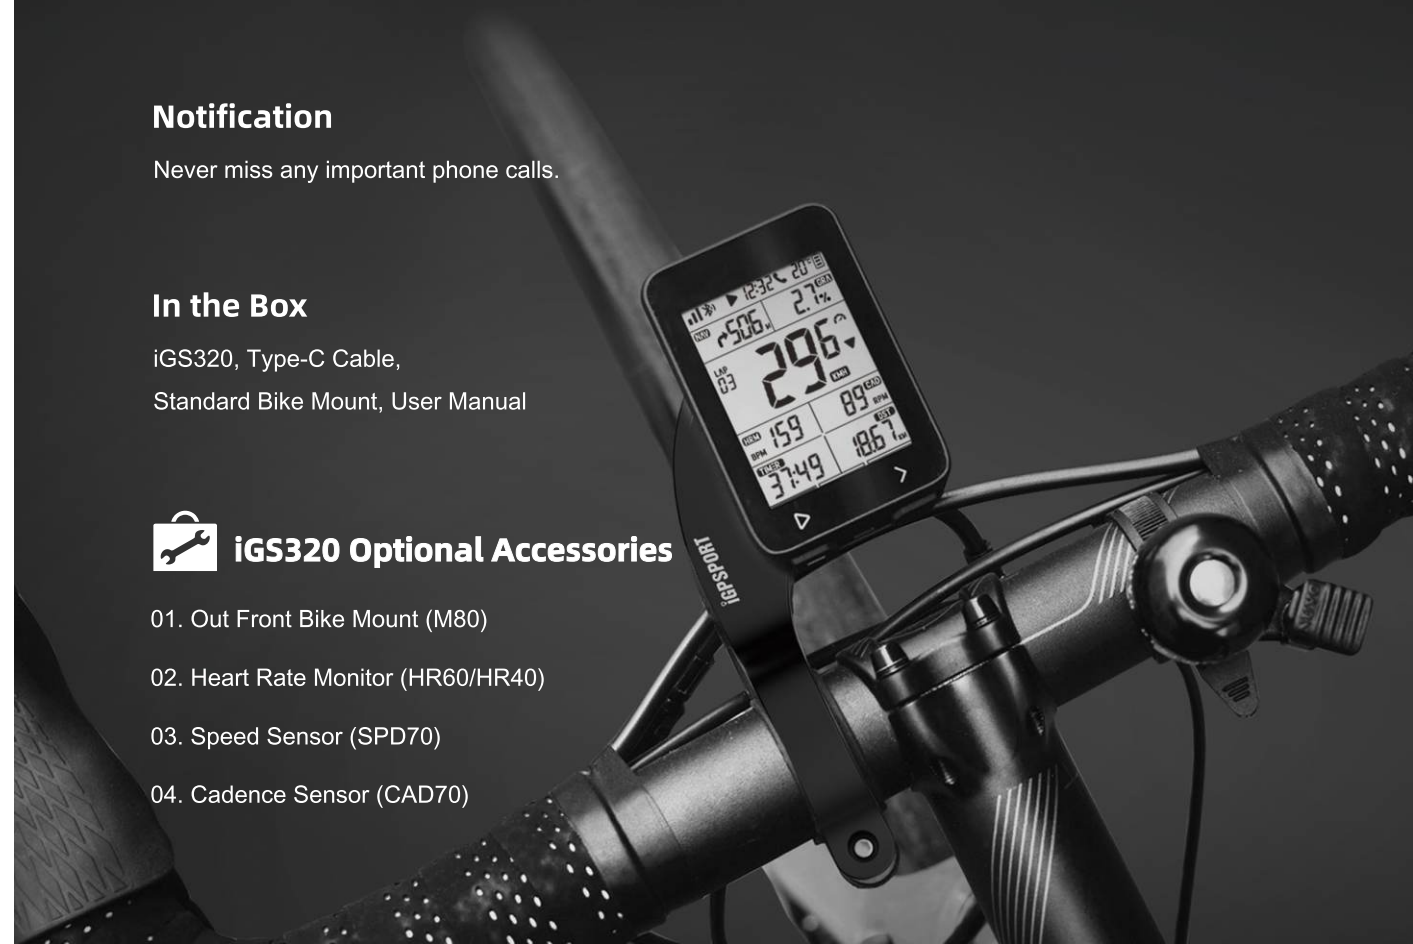

iGS320 Optional Accessories

01. Out Front Bike Mount (M80)
02. Heart Rate Monitor (HR60/HR40)
03. Speed Sensor (SPD70)
04. Cadence Sensor (CAD70)