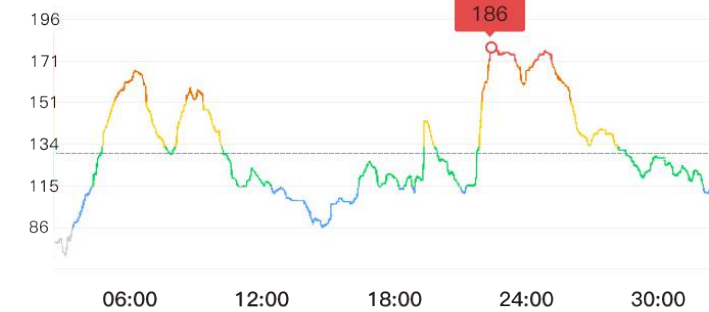

Various Applicable Occasions

The dual-module protocol heart rate belt has integrated Bluetooth/ANT+ transmission technology, which makes this heart rate belt supports most of the heart rate receiving devices.