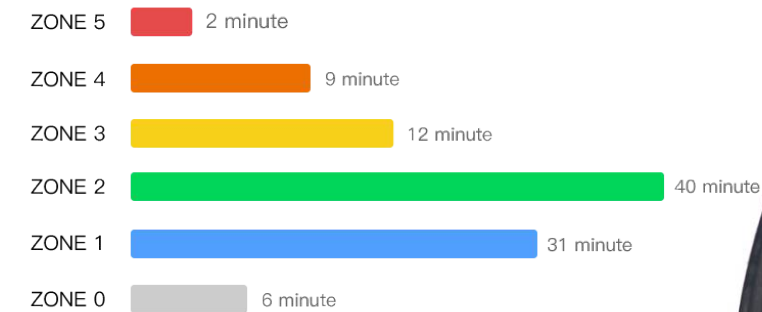

Heart Rate Training Zone Chart: