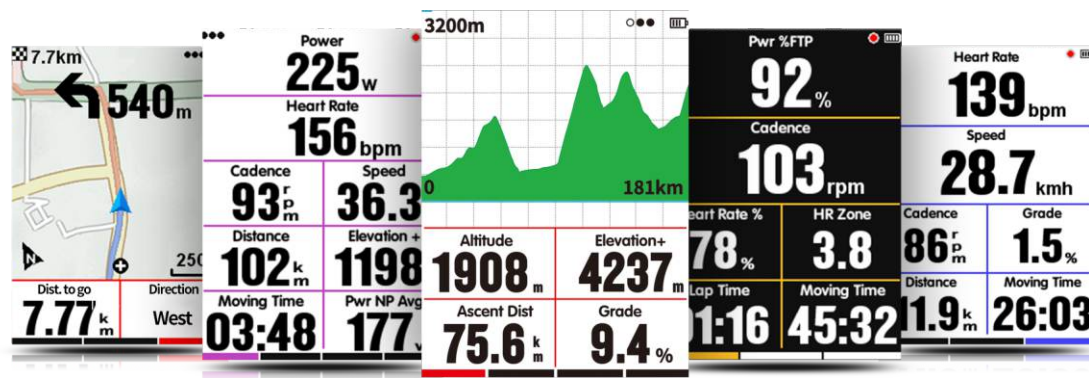

Download APP

Scan the following QR code or search for "iGPSPORT" in App stores (Google Play Store or Apple Store) to download the iGPSPORT App.

Android

iOS

iGS620 GPS CYCLING COMPUTER

2.2 inch color LCD, download map through WIFI, binded with smart notification, do not miss any incoming calls or SMS, live track function, provide efficient communication for riders and coaches, cloud platform, share riding data and make more detailed analysis.