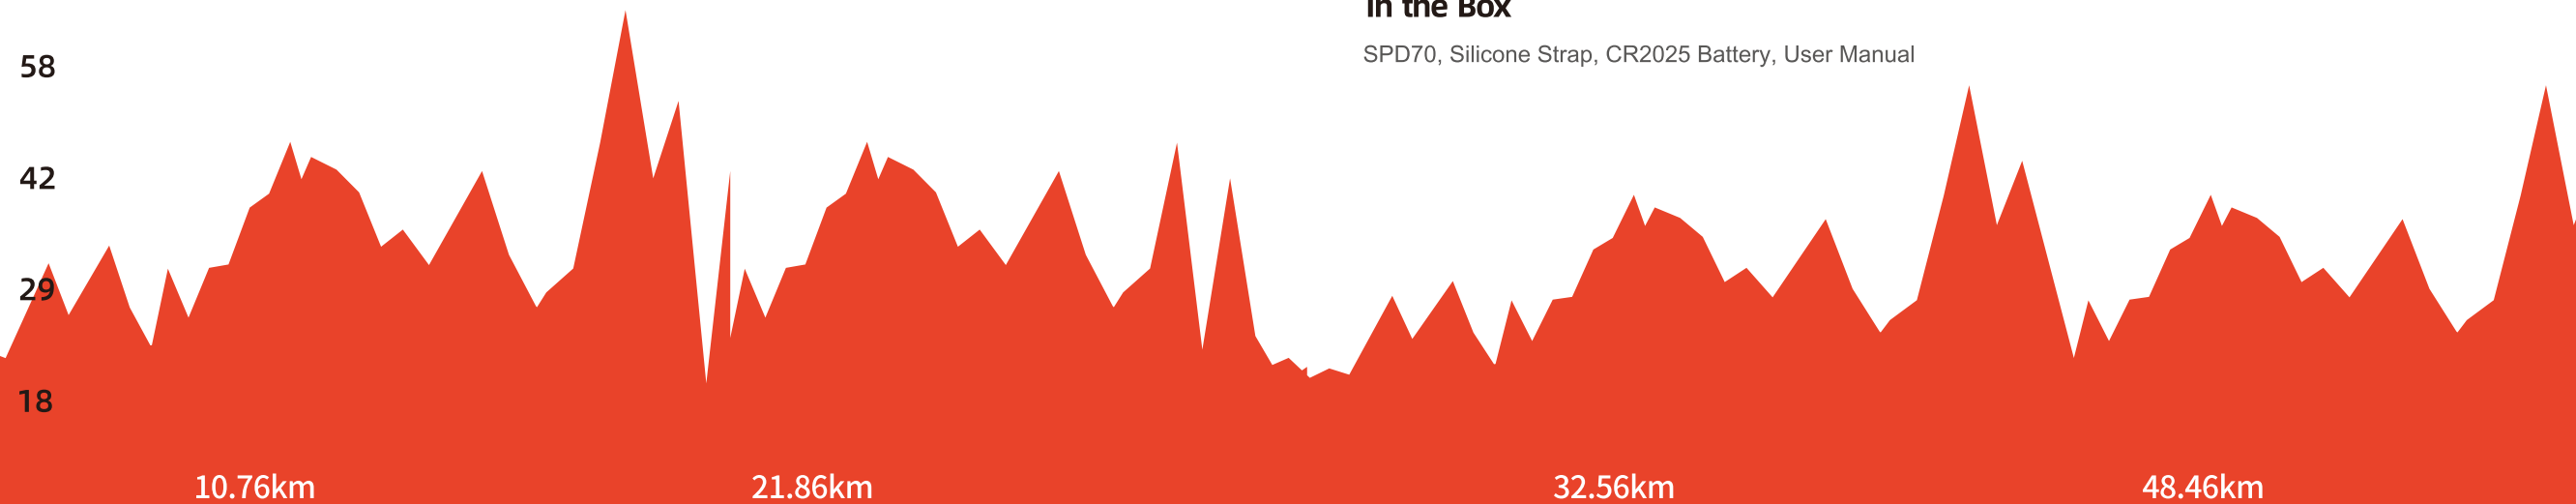

SPD70 DUAL MODULE SPEED SENSOR

SPD70 speed sensor, exquisite and small, accurately captures bicycle speed data, easy to install, no magnets, wireless data transmission via Bluetooth or ANT+ protocol, 300 hours of long battery life, and has passed the IPX7 waterproof test.