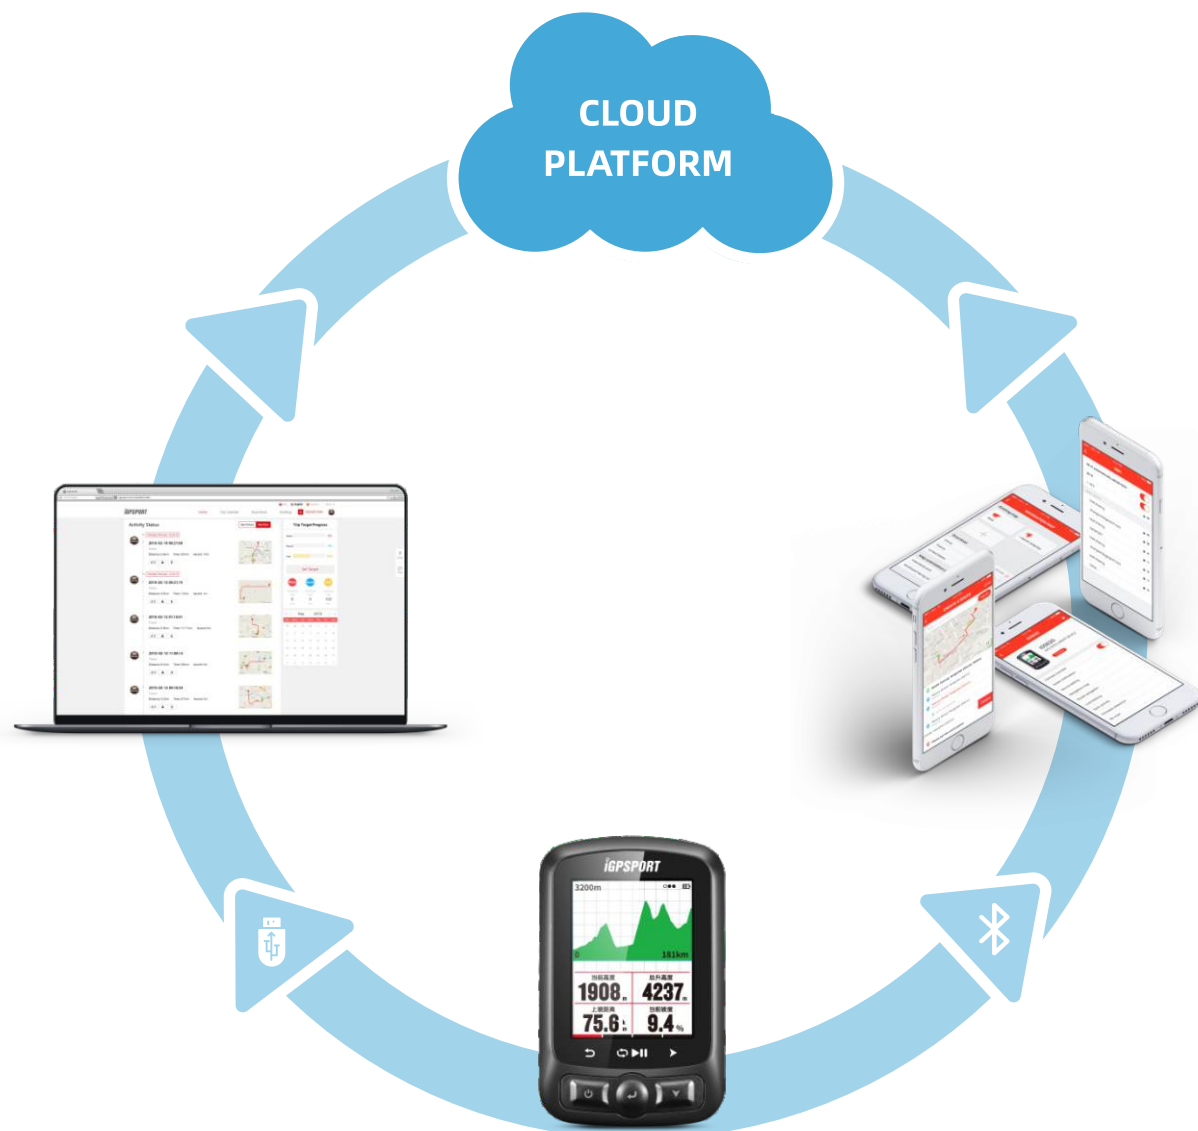

ACCESSORIES

S81 Out-front Bike Mount Accessory

Accessory of M80

For bike light and sport camera

Compatible product: M80

Silicone Case

Silicone case for iGS620, made by high-strength silicone material for dust-proof and antifall, all-round protection for your GPS bike computer.

BH620

DATA ANALYSIS PLATFORM

Self-designed cycling sports analysis website for all iGPSPORT GPS cycling computers.
Support multidimensional data display, deeply data analysis for professional training guidance, and permanent cloud storage for cycling data.